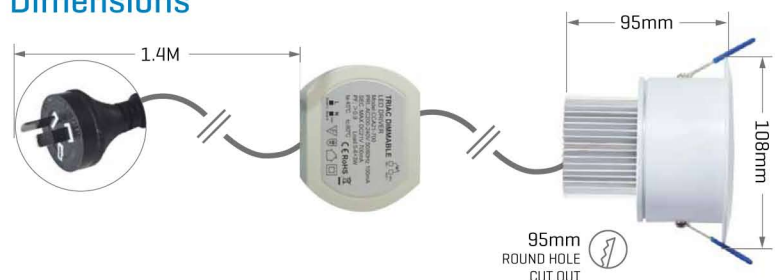

Dimensions

T: 1300 722 275 F: 1300 738 717

www.cableloc.com

CABLE-LOC

ELECTRICAL ACCESSORIES